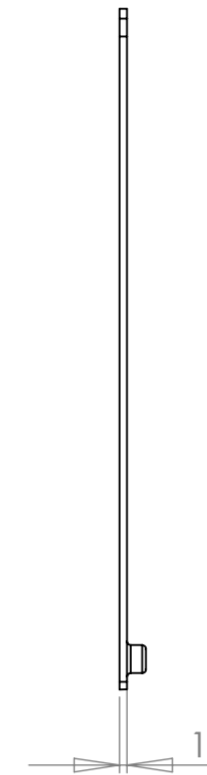

**16mm Stack Hinge**  
P/N 0785-2001-(Colour Suffix)

**19mm Stack Hinge**  
P/N 0785-2002-(Colour Suffix)

**22mm Stack Hinge**  
P/N 0785-2003-(Colour Suffix)

**1mm Shim**  
P/N 0785-014-1mm-  
(Colour Suffix)  
*White or Black only*

**2mm Shim**  
P/N 0785-014-2mm-  
(Colour Suffix)  
*White or Black only*

**6mm Shim**  
P/N 0785-014-6mm-  
(Colour Suffix)  
*White or Black only*

Adjustment	Distance (mm)
Height	- 0 to + 8
Lateral	± 5.5
Compression	± 1.5

© COPYRIGHT TROJAN HARDWARE AND DESIGNS Ltd. DO NOT USE OR COPY WITHOUT CONSENT

**MATERIAL:**  
**FINISH:**  
**WEIGHT g:**  
**VOLUME mm<sup>3</sup>:**

**MODELLED BY:**  
**DATE:** 03/10/2013  
**SCALE:** 1:1  
**TOLERANCES UNLESS OTHERWISE SPECIFIED**  
**LINEAR:**  
**ANGULAR:**

REV.	DESCRIPTION	DATE	DRAWN
02	9mm was 17mm on Pin Location - Zone E3	06/05/14	KD
01	First Drawn	03-10-13	KD

**DWG NO./TITLE**  
**0785-Hinge-  
Dimensions**

**SHEET**  
1 of 1

**A2**