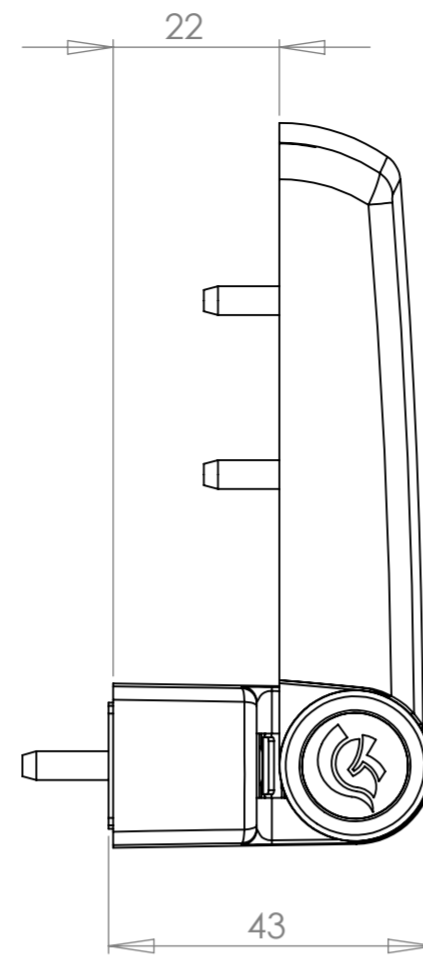

**16mm Stack Hinge**  
P/N 0785-2001-(Colour Suffix)

**19mm Stack Hinge**  
P/N 0785-2002-(Colour Suffix)

**22mm Stack Hinge**  
P/N 0785-2003-(Colour Suffix)

**1mm Shim**  
P/N 0785-014-1mm-  
(Colour Suffix)  
*White or Black only*

**2mm Shim**  
P/N 0785-014-2mm-  
(Colour Suffix)  
*White or Black only*

**6mm Shim**  
P/N 0785-014-6mm-  
(Colour Suffix)  
*White or Black only*

Adjustment	Distance (mm)
Height	- 0 to + 8
Lateral	± 5.5
Compression	± 1.5

© COPYRIGHT TROJAN HARDWARE AND DESIGNS Ltd. DO NOT USE OR COPY WITHOUT CONSENT

**MATERIAL:**  
**FINISH:**  
**WEIGHT g:**  
**VOLUME mm<sup>3</sup>:**

**MODELLED BY:**  
**DATE:** 03/10/2013  
**SCALE:** 1:1  
**TOLERANCES UNLESS OTHERWISE SPECIFIED**  
**LINEAR:**  
**ANGULAR:**

REV.	DESCRIPTION	DATE	DRAWN
02	9mm was 17mm on Pin Location - Zone E3	06/05/14	KD
01	First Drawn	03-10-13	KD

**DWG NO./TITLE**  
**0785-Hinge-  
Dimensions**

**SHEET**  
1 of 1

**A2**