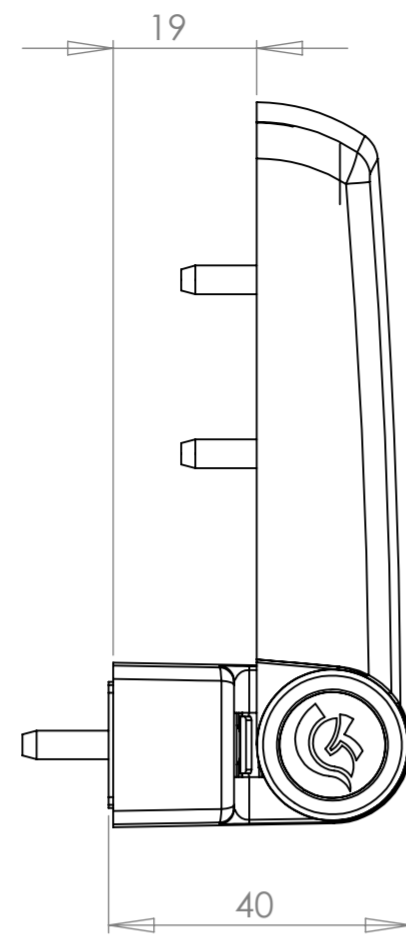

**16mm Stack Hinge**  
P/N 0785-2001-(Colour Suffix)

**19mm Stack Hinge**  
P/N 0785-2002-(Colour Suffix)

**22mm Stack Hinge**  
P/N 0785-2003-(Colour Suffix)

**1mm Shim**  
P/N 0785-014-1mm-  
(Colour Suffix)  
*White or Black only*

**2mm Shim**  
P/N 0785-014-2mm-  
(Colour Suffix)  
*White or Black only*

**6mm Shim**  
P/N 0785-014-6mm-  
(Colour Suffix)  
*White or Black only*

Adjustment	Distance (mm)
Height	- 0 to + 8
Lateral	± 5.5
Compression	± 1.5

© COPYRIGHT TROJAN HARDWARE AND DESIGNS Ltd. DO NOT USE OR COPY WITHOUT CONSENT

**MATERIAL:**  
**FINISH:**  
**WEIGHT g:**  
**VOLUME mm<sup>3</sup>:**

**MODELLED BY:**  
**DATE:** 03/10/2013  
**SCALE:** 1:1  
**TOLERANCES UNLESS OTHERWISE SPECIFIED**  
**LINEAR:**  
**ANGULAR:**

REV.	DESCRIPTION	DATE	DRAWN
02	9mm was 17mm on Pin Location - Zone E3	06/05/14	KD
01	First Drawn	03-10-13	KD

**DWG NO./TITLE**  
**0785-Hinge-  
Dimensions**

**SHEET**  
1 of 1

**A2**