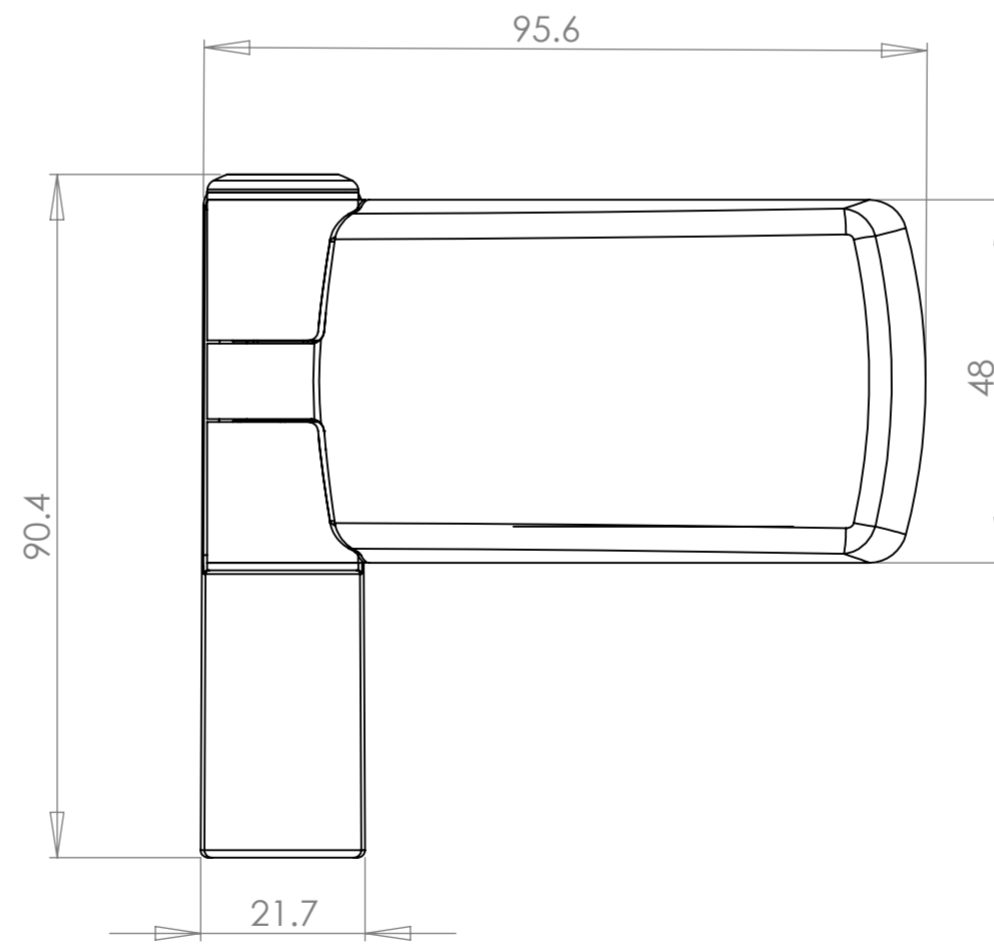

**16mm Stack Hinge**  
P/N 0785-2001-(Colour Suffix)

**19mm Stack Hinge**  
P/N 0785-2002-(Colour Suffix)

**22mm Stack Hinge**  
P/N 0785-2003-(Colour Suffix)

**1mm Shim**  
P/N 0785-014-1mm-  
(Colour Suffix)  
*White or Black only*

**2mm Shim**  
P/N 0785-014-2mm-  
(Colour Suffix)  
*White or Black only*

**6mm Shim**  
P/N 0785-014-6mm-  
(Colour Suffix)  
*White or Black only*

Adjustment	Distance (mm)
Height	- 0 to + 8
Lateral	± 5.5
Compression	± 1.5

© COPYRIGHT TROJAN HARDWARE AND DESIGNS Ltd. DO NOT USE OR COPY WITHOUT CONSENT

**MATERIAL:**  
**FINISH:**  
**WEIGHT g:**  
**VOLUME mm<sup>3</sup>:**

**MODELLED BY:**  
**DATE:** 03/10/2013  
**SCALE:** 1:1  
**TOLERANCES UNLESS OTHERWISE SPECIFIED**  
**LINEAR:**  
**ANGULAR:**

REV.	DESCRIPTION	DATE	DRAWN
02	9mm was 17mm on Pin Location - Zone E3	06/05/14	KD
01	First Drawn	03-10-13	KD

**DWG NO./TITLE**  
**0785-Hinge-  
Dimensions**

**SHEET**  
1 of 1

**A2**