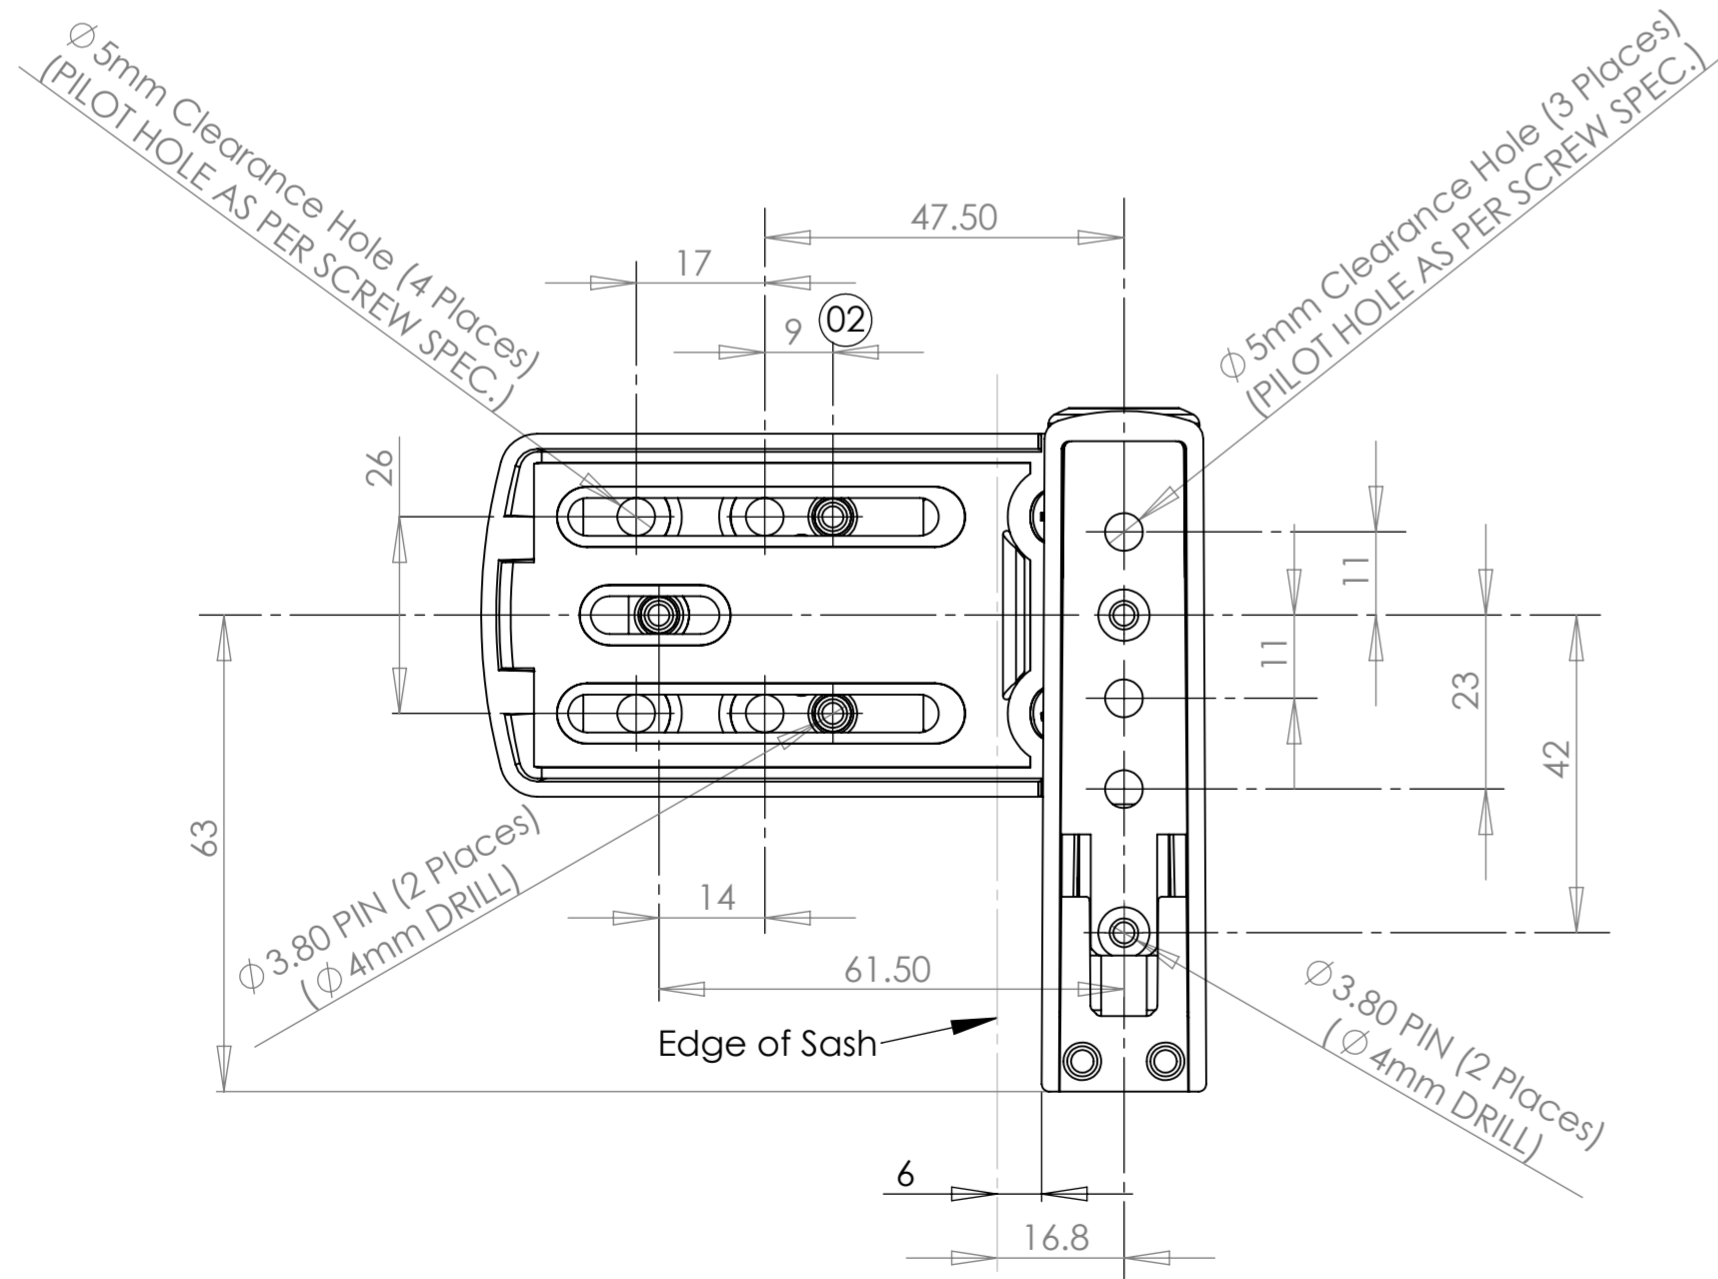

**16mm Stack Hinge**  
P/N 0785-2001-(Colour Suffix)

**19mm Stack Hinge**  
P/N 0785-2002-(Colour Suffix)

**22mm Stack Hinge**  
P/N 0785-2003-(Colour Suffix)

**1mm Shim**  
P/N 0785-014-1mm-  
(Colour Suffix)  
*White or Black only*

**2mm Shim**  
P/N 0785-014-2mm-  
(Colour Suffix)  
*White or Black only*

**6mm Shim**  
P/N 0785-014-6mm-  
(Colour Suffix)  
*White or Black only*

Adjustment	Distance (mm)
Height	- 0 to + 8
Lateral	± 5.5
Compression	± 1.5

© COPYRIGHT TROJAN HARDWARE AND DESIGNS Ltd. DO NOT USE OR COPY WITHOUT CONSENT

**MATERIAL:**  
**FINISH:**  
**WEIGHT g:**  
**VOLUME mm<sup>3</sup>:**

**MODELLED BY:**  
**DATE:** 03/10/2013  
**SCALE:** 1:1  
**TOLERANCES UNLESS OTHERWISE SPECIFIED**  
**LINEAR:**  
**ANGULAR:**

REV.	DESCRIPTION	DATE	DRAWN
02	9mm was 17mm on Pin Location - Zone E3	06/05/14	KD
01	First Drawn	03-10-13	KD

**DWG NO./TITLE**  
**0785-Hinge-  
Dimensions**

**SHEET**  
1 of 1

**A2**