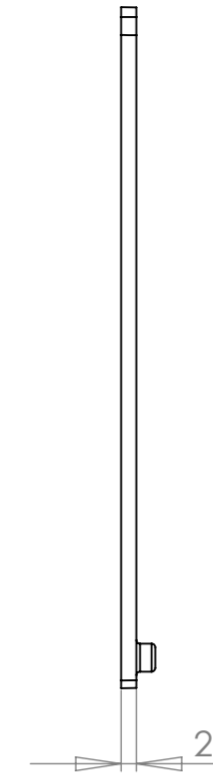

**16mm Stack Hinge**  
P/N 0785-2001-(Colour Suffix)

**19mm Stack Hinge**  
P/N 0785-2002-(Colour Suffix)

**22mm Stack Hinge**  
P/N 0785-2003-(Colour Suffix)

**1mm Shim**  
P/N 0785-014-1mm-  
(Colour Suffix)  
*White or Black only*

**2mm Shim**  
P/N 0785-014-2mm-  
(Colour Suffix)  
*White or Black only*

**6mm Shim**  
P/N 0785-014-6mm-  
(Colour Suffix)  
*White or Black only*

Adjustment	Distance (mm)
Height	- 0 to + 8
Lateral	± 5.5
Compression	± 1.5

© COPYRIGHT TROJAN HARDWARE AND DESIGNS Ltd. DO NOT USE OR COPY WITHOUT CONSENT

**MATERIAL:**  
**FINISH:**  
**WEIGHT g:**  
**VOLUME mm<sup>3</sup>:**

**MODELLED BY:**  
**DATE:** 03/10/2013  
**SCALE:** 1:1  
**TOLERANCES UNLESS OTHERWISE SPECIFIED**  
**LINEAR:**  
**ANGULAR:**

REV.	DESCRIPTION	DATE	DRAWN
02	9mm was 17mm on Pin Location - Zone E3	06/05/14	KD
01	First Drawn	03-10-13	KD

**DWG NO./TITLE**  
**0785-Hinge-  
Dimensions**

**SHEET**  
1 of 1

**A2**