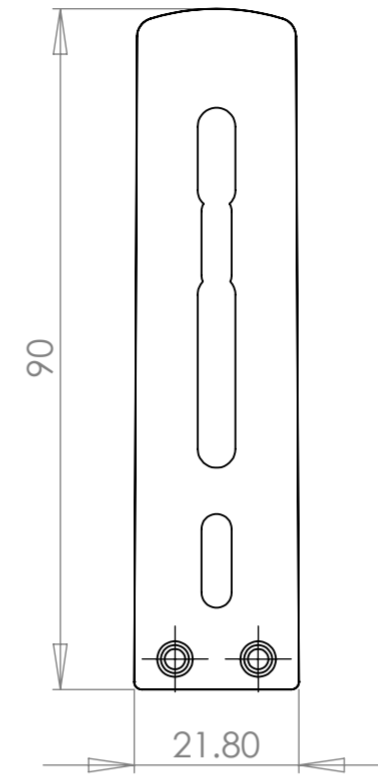

**16mm Stack Hinge**  
P/N 0785-2001-(Colour Suffix)

**19mm Stack Hinge**  
P/N 0785-2002-(Colour Suffix)

**22mm Stack Hinge**  
P/N 0785-2003-(Colour Suffix)

**1mm Shim**  
P/N 0785-014-1mm-  
(Colour Suffix)  
*White or Black only*

**2mm Shim**  
P/N 0785-014-2mm-  
(Colour Suffix)  
*White or Black only*

**6mm Shim**  
P/N 0785-014-6mm-  
(Colour Suffix)  
*White or Black only*

Adjustment	Distance (mm)
Height	- 0 to + 8
Lateral	± 5.5
Compression	± 1.5

© COPYRIGHT TROJAN HARDWARE AND DESIGNS Ltd. DO NOT USE OR COPY WITHOUT CONSENT

**MATERIAL:**  
**FINISH:**  
**WEIGHT g:**  
**VOLUME mm<sup>3</sup>:**

**MODELLED BY:**  
**DATE:** 03/10/2013  
**SCALE:** 1:1  
**TOLERANCES UNLESS OTHERWISE SPECIFIED**  
**LINEAR:**  
**ANGULAR:**

REV.	DESCRIPTION	DATE	DRAWN
02	9mm was 17mm on Pin Location - Zone E3	06/05/14	KD
01	First Drawn	03-10-13	KD

**DWG NO./TITLE**  
**0785-Hinge-  
Dimensions**

**SHEET**  
1 of 1

**A2**