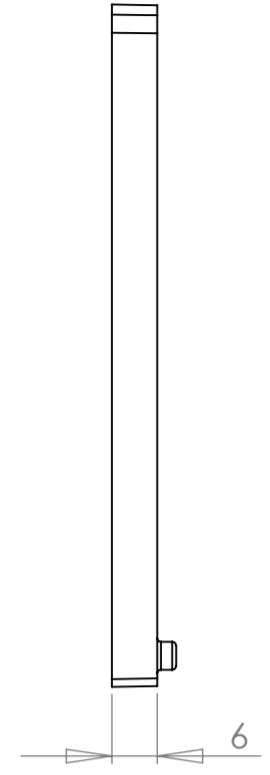

**16mm Stack Hinge**  
P/N 0785-2001-(Colour Suffix)

**19mm Stack Hinge**  
P/N 0785-2002-(Colour Suffix)

**22mm Stack Hinge**  
P/N 0785-2003-(Colour Suffix)

**1mm Shim**  
P/N 0785-014-1mm-  
(Colour Suffix)  
*White or Black only*

**2mm Shim**  
P/N 0785-014-2mm-  
(Colour Suffix)  
*White or Black only*

**6mm Shim**  
P/N 0785-014-6mm-  
(Colour Suffix)  
*White or Black only*

Adjustment	Distance (mm)
Height	- 0 to + 8
Lateral	± 5.5
Compression	± 1.5

© COPYRIGHT TROJAN HARDWARE AND DESIGNS Ltd. DO NOT USE OR COPY WITHOUT CONSENT

**MATERIAL:**  
**FINISH:**  
**WEIGHT g:**  
**VOLUME mm<sup>3</sup>:**

**MODELLED BY:**  
**DATE:** 03/10/2013  
**SCALE:** 1:1  
**TOLERANCES UNLESS OTHERWISE SPECIFIED**  
**LINEAR:**  
**ANGULAR:**

REV.	DESCRIPTION	DATE	DRAWN
02	9mm was 17mm on Pin Location - Zone E3	06/05/14	KD
01	First Drawn	03-10-13	KD

**DWG NO./TITLE**  
**0785-Hinge-  
Dimensions**

**SHEET**  
1 of 1

**A2**