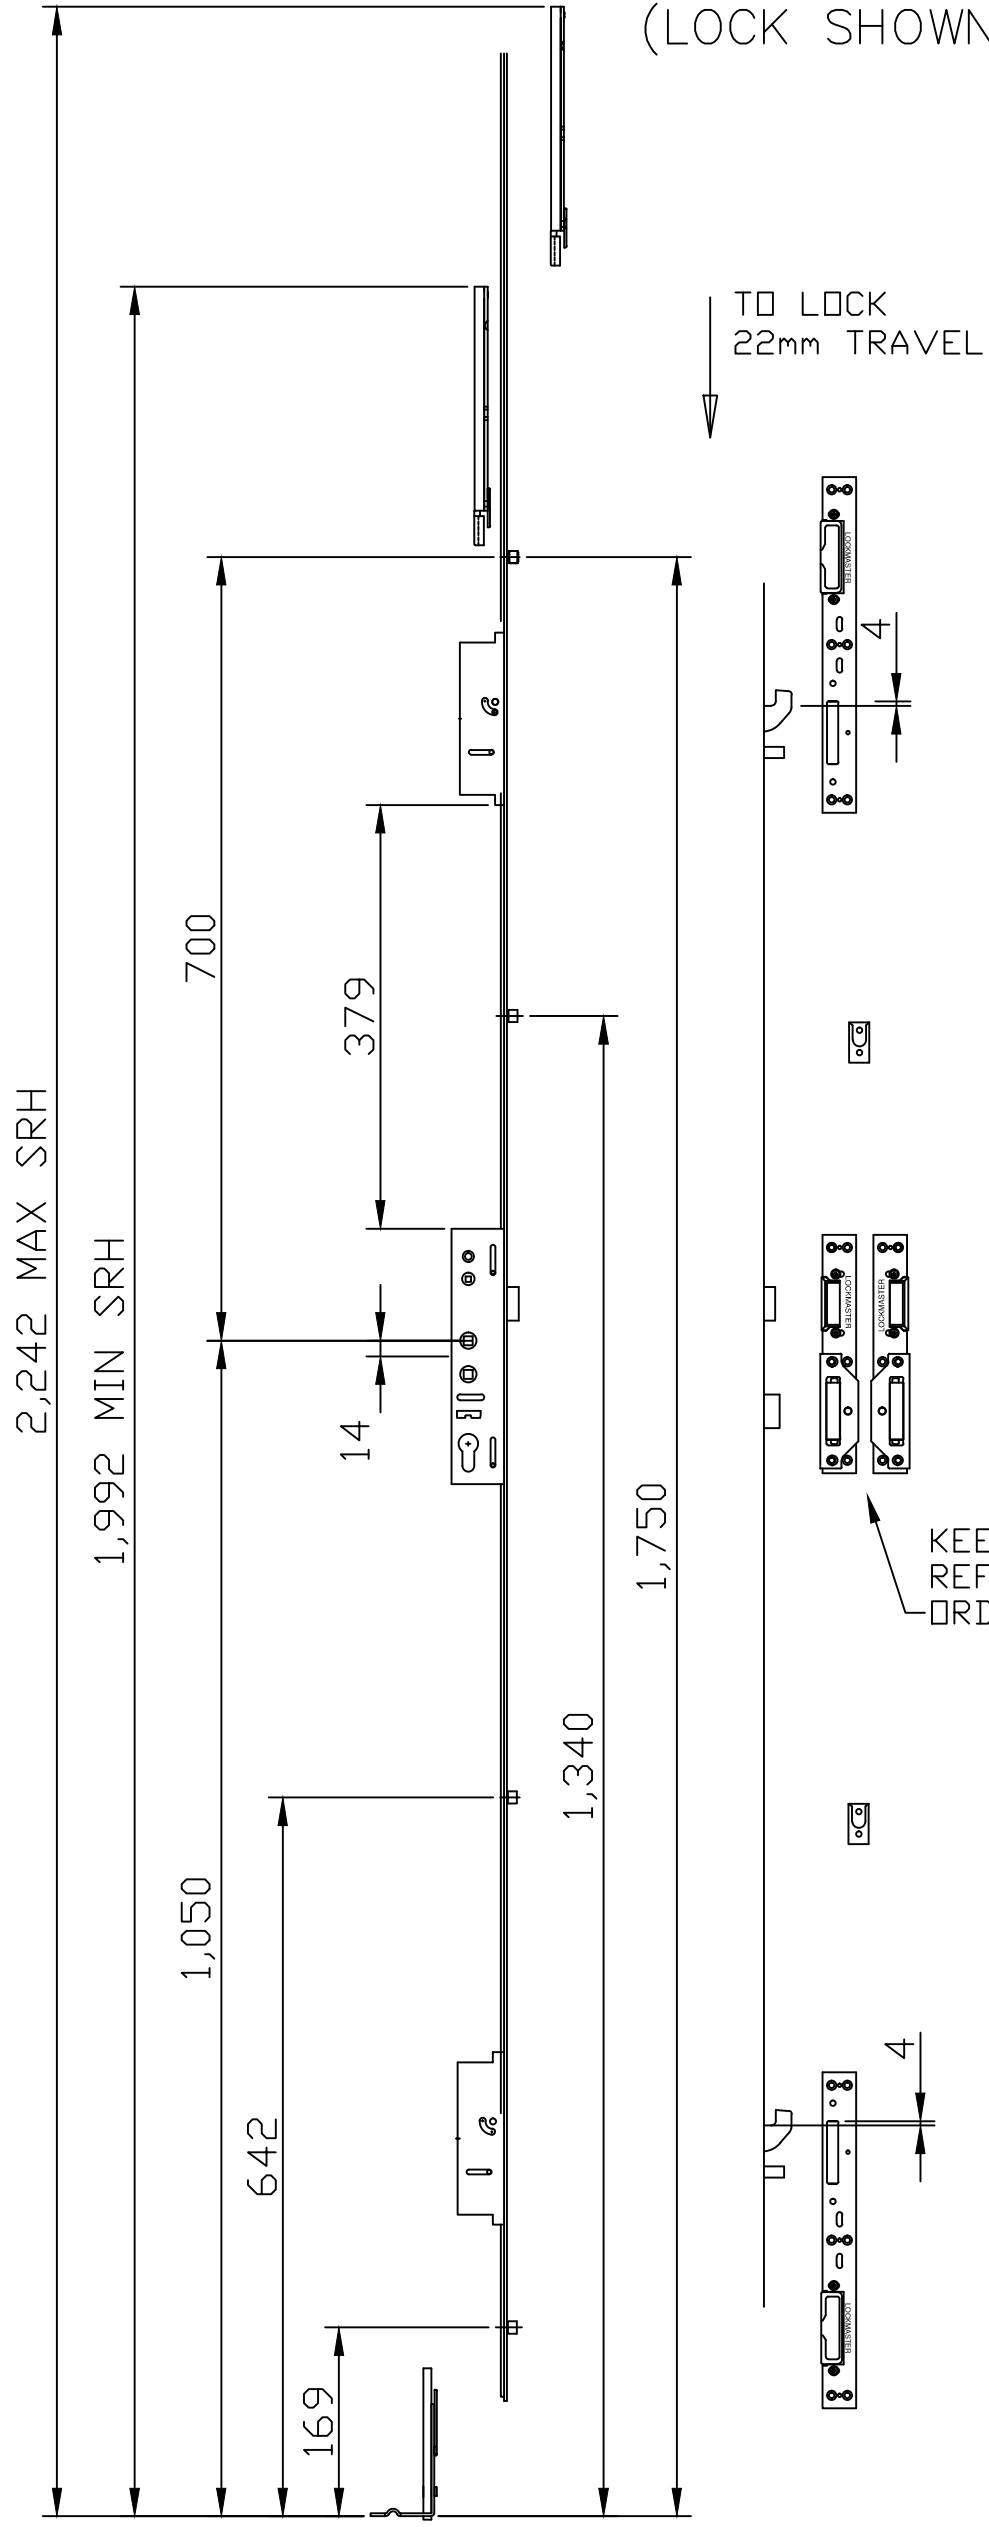

YALE LOCKMASTER
 PL202-19 EXTENDABLE DOOR LOCK
 2 HOOK/ANTI-LIFT, 4 ROLLER

(LOCK SHOWN IN UNLOCKED POSITION)

	QTY.	PART NO.
TOP ROD SERRATED	1	PL10-C146-19
8mm FACEPLATE SCREW	1	PL10-C180-19
10mm FACEPLATE SCREW	6	PL10-C181-19
ROLLER PIN	4	PL10-C031-19
ROLLER	4	PL10-C032-19
16mm FACEPLATE	1	YL10-C610-19
TOP ROD	1	PL10-C611-19
BOTTOM ROD	1	PL10-C612-19
BOTTOM ROD SERRATED	1	PL10-C613-19
HOOK UNIT (ANTI-LIFT)	2	PL10-SA55-19-T
CENTRE CASE	1	PL10-SA130F

TECHNICAL DATA

35mm BACKSET
 92mm/62mm CENTRES
 48mm CASE DEPTH
 FITTING DETAILS AVAILABLE

KEEPS SHOWN FOR
 REFERENCE ONLY
 ORDER SEPARATELY

YALE DWS CONTROLLED
 QUALITY DEPT. ISSUE 3
 17/10/2016 AK

1st ISS JAN 2010