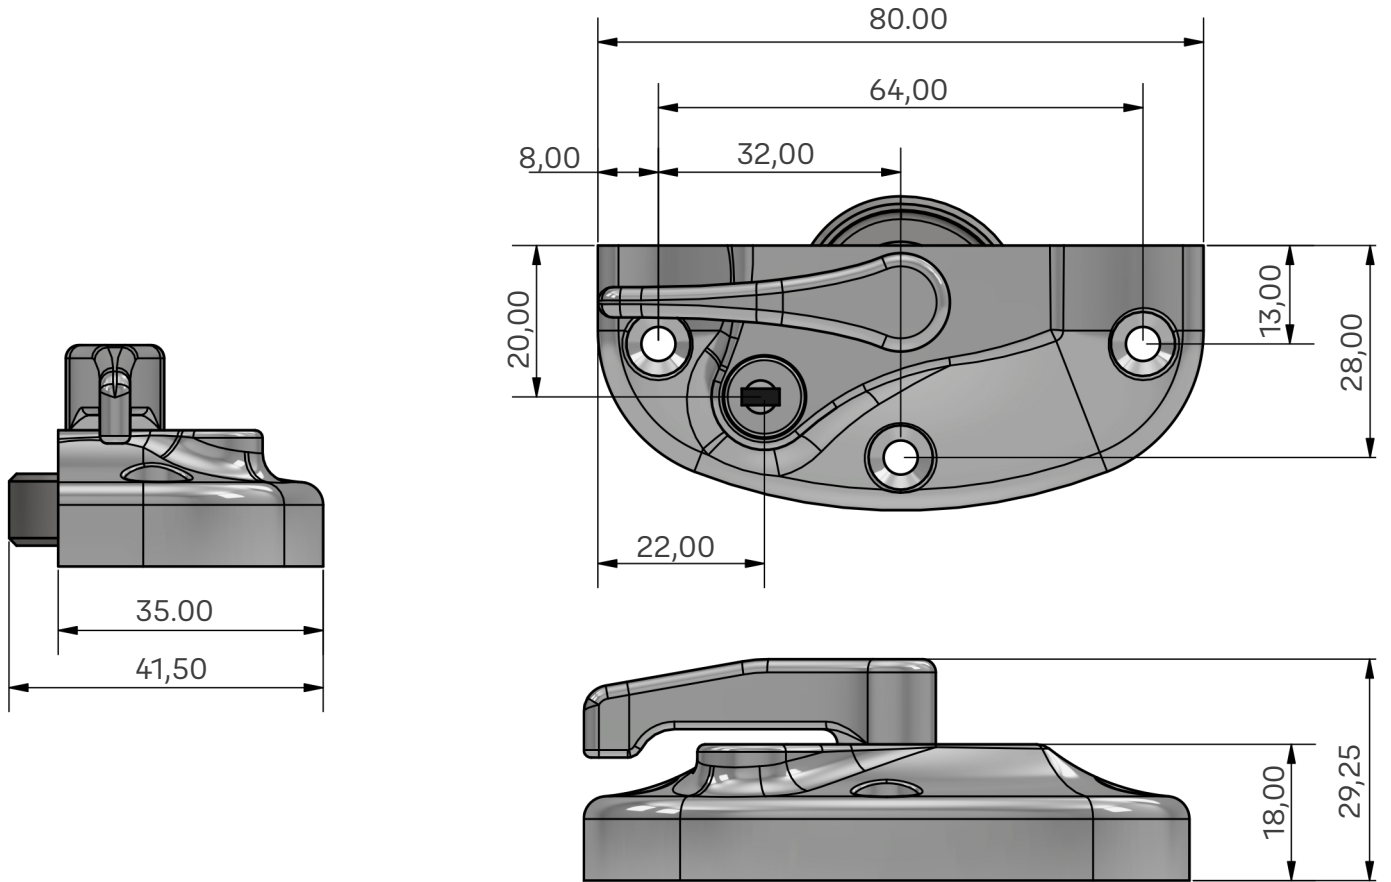

Designed for uPVC,
Aluminum and Timber
vertical sliding sash
windows