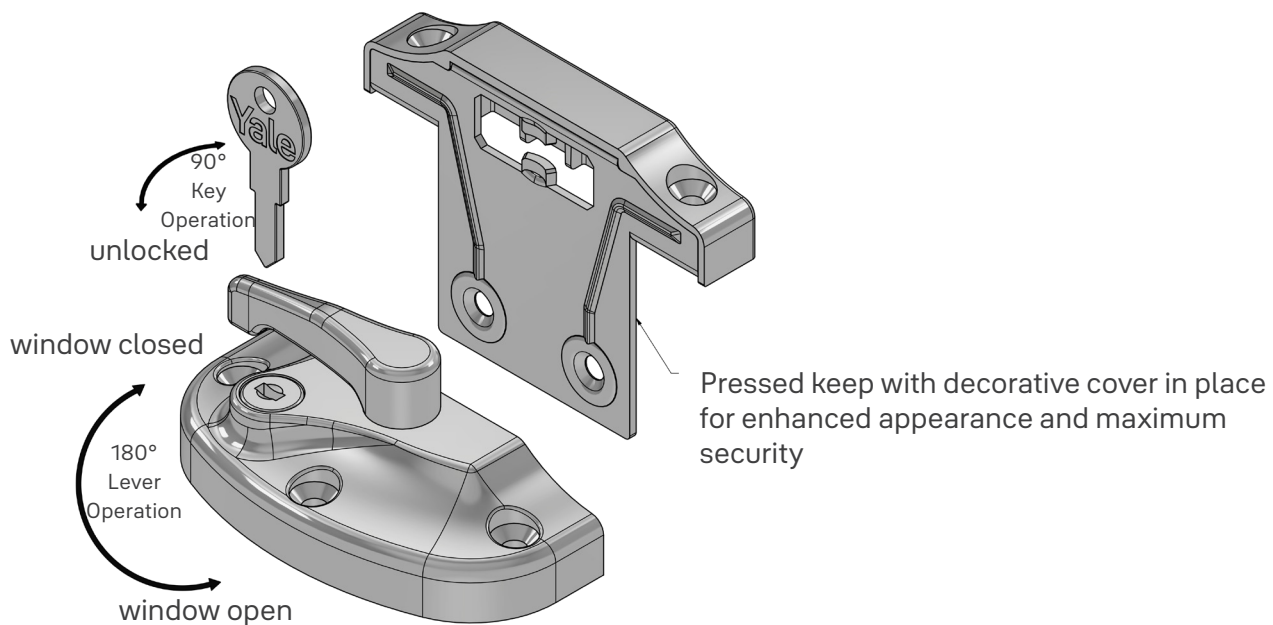

Designed for uPVC,
Aluminum and Timber
vertical sliding sash
windows