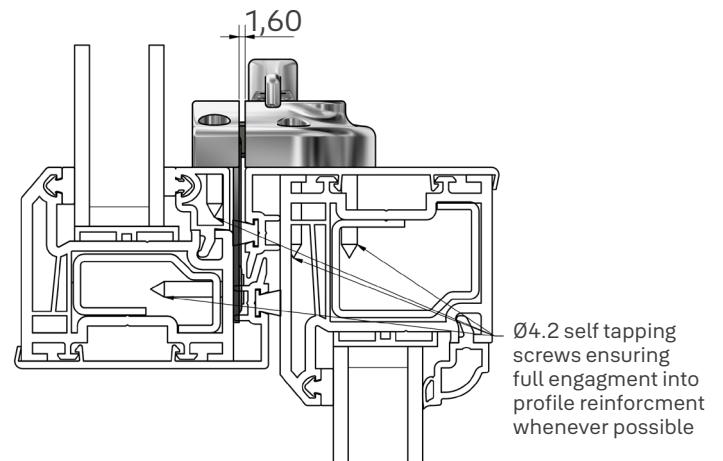

Typical window cross-section for the keep, keep cover and sash lock

Maintenance

Yale recommends this product is surface cleaned with a damp cloth only and is kept free from any building materials and debris which could affect the mechanism.

Colour Variants

White
Satin Black
Chrome
Champagne gold
Silver

Packaging

Sash locks - Boxed in 50's
Pressed keeps - Boxed in 50's
Decorative reinforcing covers - Boxed in 50's

Material Specification

Die-cast Zinc
Reinforced Nylon
Carbon Steel
Pressed Keep - 304 Stainless Steel