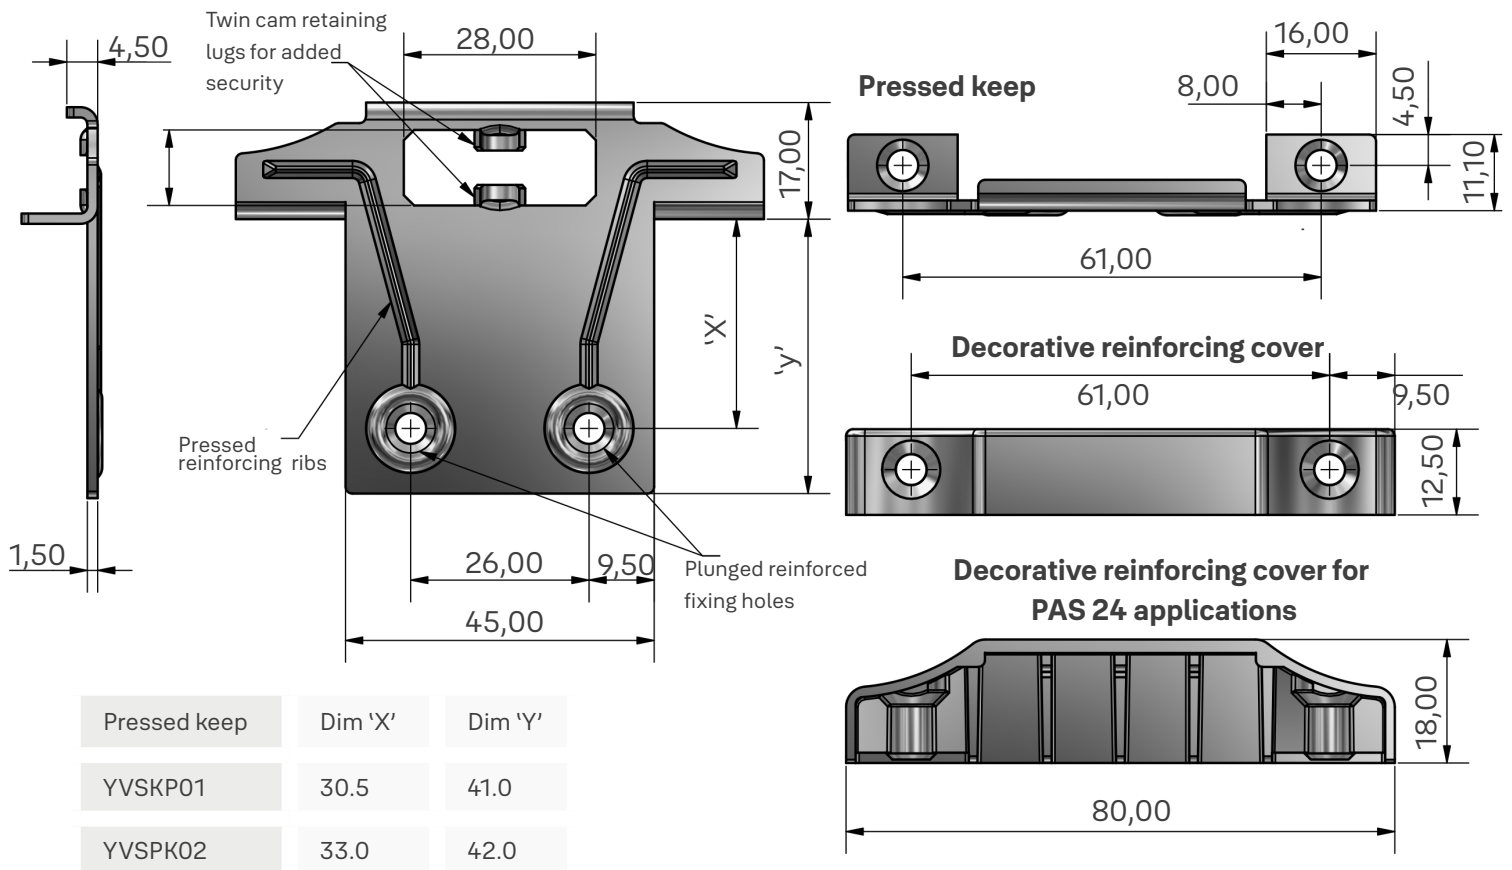

Typical window cross-section for the keep, keep cover and sash lock

Maintenance

Yale recommends this product is surface cleaned with a damp cloth only and is kept free from any building materials and debris which could affect the mechanism.

Colour Variants

White
Satin Black
Chrome
Champagne gold
Silver

Packaging

Sash locks - Boxed in 50's
Pressed keeps - Boxed in 50's
Decorative reinforcing covers - Boxed in 50's

Material Specification

Die-cast Zinc
Reinforced Nylon
Carbon Steel
Pressed Keep - 304 Stainless Steel